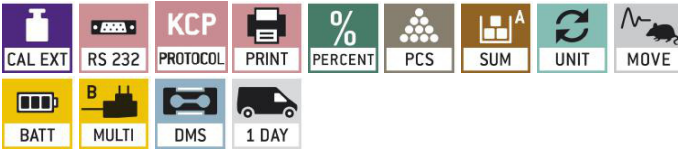

Piktogramme

STANDARD

OPTION

FACTORY

PROMAT (HK) Limited 寶時 (香港) 有限公司

☎ : 2661 2392 ☎ : 5196 8860 ✉ : info@promat.hk 🌐 : http://www.promat.hk