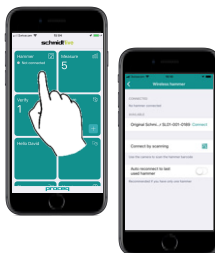

1

Apple® App Store / Google Play Store > "Original Schmidt Live"

2

3

Live

4

5

Print