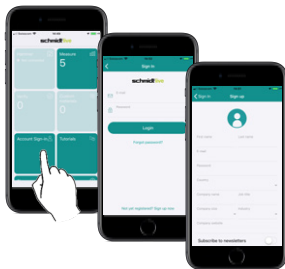

1

Apple® App Store / Google Play Store > "Original Schmidt Live"

2

3

Live

4

5

Print